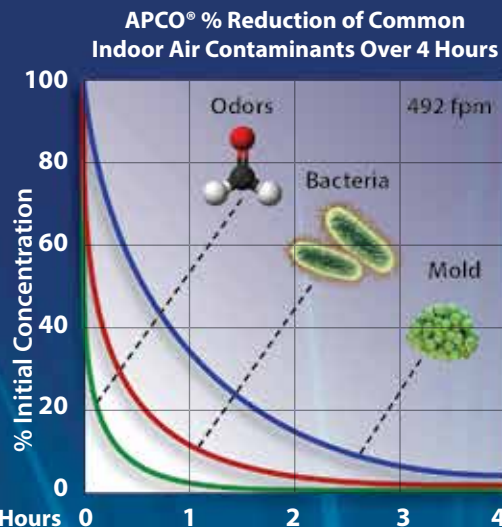

FRESH-AIRE UV[®] APCO[®] WHOLE-HOUSE AIR PURIFIER

DETOX THE AIR

APCO[®] uses a unique combination of UVC light and activated carbon cells to reduce airborne odors, mold, germs and allergens throughout the entire home.

APCO[®] is installed in the duct work of the central air system so it can remove airborne contaminants as they pass by.

Laboratory studies show that after just a few hours of operation APCO[®] significantly reduces the most common forms of indoor air pollution*

Improved Indoor Air Quality

Indoor air pollution is often five times worse than outdoor air pollution. The unique design of APCO® addresses both biological and chemical contaminants in indoor air.

APCO® is especially effective against potentially toxic Volatile Organic Compounds (VOCs) which are the source of nearly all bad smells. APCO® also sterilizes microbes as they pass by in the air stream. The result is cleaner, healthier, fresh smelling indoor air.