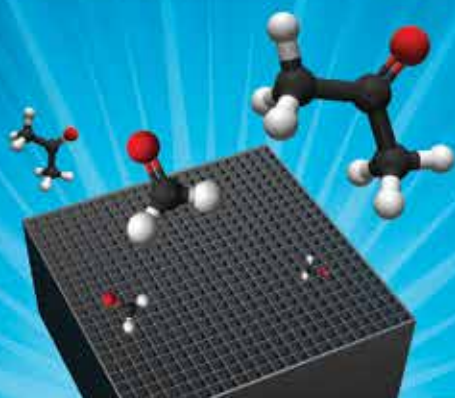

FRESH-AIRE UV[®] APCO[®] WHOLE-HOUSE AIR PURIFIER

DETOX THE AIR

APCO[®] uses a unique combination of UVC light and activated carbon cells to reduce airborne odors, mold, germs and allergens throughout the entire home.

APCO[®] is installed in the duct work of the central air system so it can remove airborne contaminants as they pass by.

Laboratory studies show that after just a few hours of operation APCO[®] significantly reduces the most common forms of indoor air pollution*

* Visit www.freshaireuv.com/apco.html for more information

ENTER THE MATRIX

At the heart of APCO[®] is a matrix of activated carbon cells. These cells attract and holds odors and microbes which are then catalyzed by exposure to UV light. The cells are self-cleaning and the system is virtually maintenance-free.

Improved Indoor Air Quality

Indoor air pollution is often five times worse than outdoor air pollution. The unique design of APCO® addresses both biological and chemical contaminants in indoor air.

APCO® is especially effective against potentially toxic Volatile Organic Compounds (VOCs) which are the source of nearly all bad smells. APCO® also sterilizes microbes as they pass by in the air stream. The result is cleaner, healthier, fresh smelling indoor air.