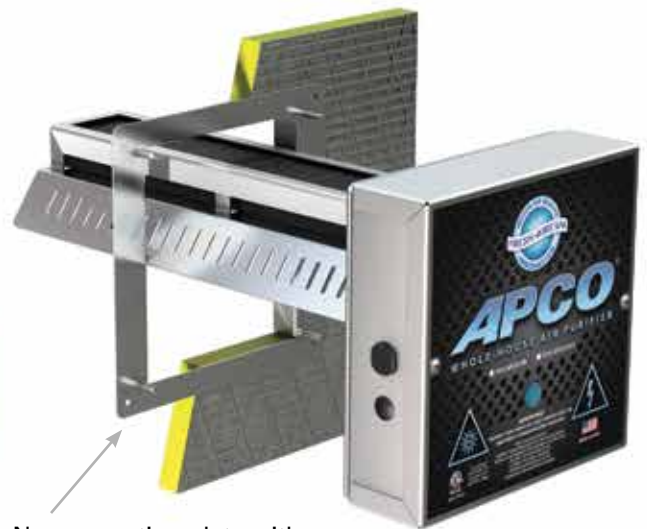

New mounting plate with bendable tabs makes duct board installation quick & easy!

APCO® Dual installed in Air-handler